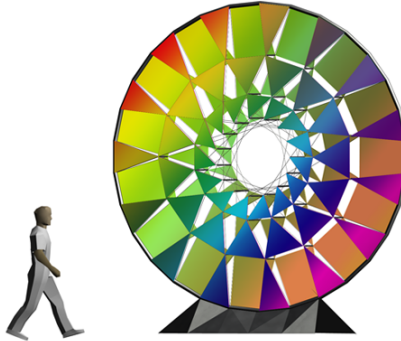

RAY KING STUDIO
835 N. 3RD ST, PHILADELPHIA, PA 19123
TEL:(215)627-5112 FAX:(215)625-8421
r a y @ r a y k i n g . n u - w w w . r a y k i n g . n u

“SOLARDISC”

By Ray King

*A High-Tech, Steel and Holographic Glass Sculpture
5901 Zuni Road in SE Albuquerque, NM*

Artist Ray King has installed “SolarDisc,” a 16’ high, freestanding sculpture, commissioned by the Arts in Public Places programs of Bernalillo County and New Mexico, to greet travelers along Zuni Road and welcome staff and clients to Bernalillo county’s Metropolitan Assessment and Treatment Services (MATS) facility.

The tensile sculpture is constructed of stainless steel and glass laminated with holographic film that refracts pure color when struck by sunlight and exhibits a shimmering silvery iridescence, similar to luminous fish scales. The refractive nature of the glass captures and reflects light and color in unpredictable and ever changing ways.

Solar Disc is inspired by Native American pottery patterns and ancient religious symbols (Tibetan mandalas, Hex signs and Chinese Bi), the sculpture will greet staff workers, clients and visitors with a brilliant display of jewel-like natural colors.

“I envision this sculpture as a symbol for hope and healing, to help uplift the spirits of those seeking help at the MATS facility,” says King. “I hope that it will serve as a beacon of light for the International District of Albuquerque.”