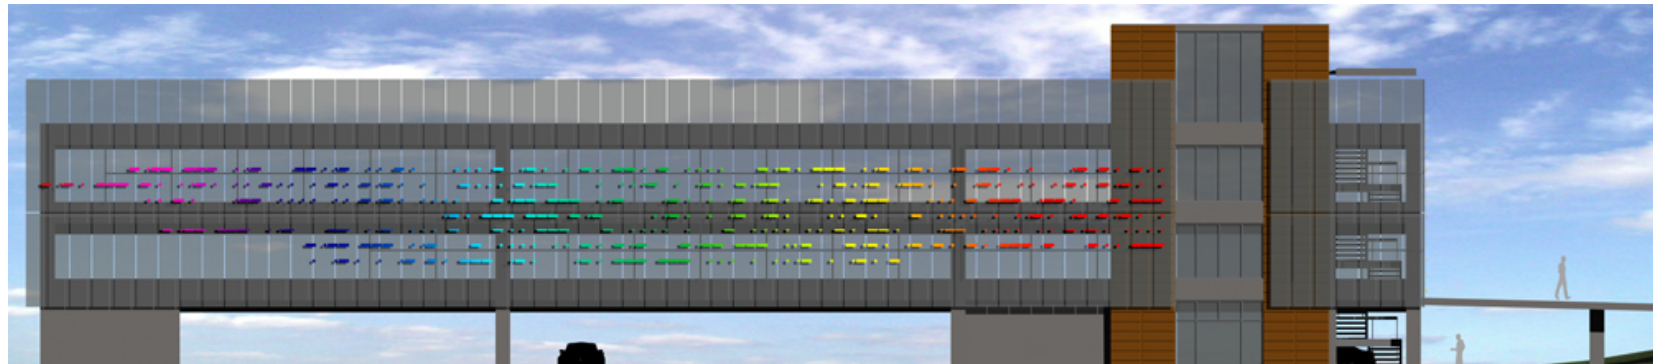

THE WESTERN FAÇADE

“You gain strength, courage, and confidence by every experience in which you really stop to look fear in the face. You must do the thing which you think you cannot do.”

- Eleanor Roosevelt's "You Learn by Living: Eleven Keys for a More Fulfilling Life," 1960